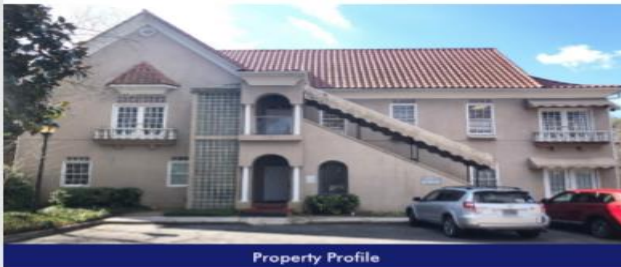

OFFICE BUILDING FOR SALE
1115 Upper Hembree Rd, Roswell, GA

1. **Property Profile**
2. +/- 2,000 SF
   - Existing Dental Office
   - 1 mile to Wellstar North Fulton Hospital Campus
   - Close proximity to North Point Mall Shopping & Restaurants
   - Price: $225,000
   - Zoned: O & I
   - City: Roswell
   - County: Fulton